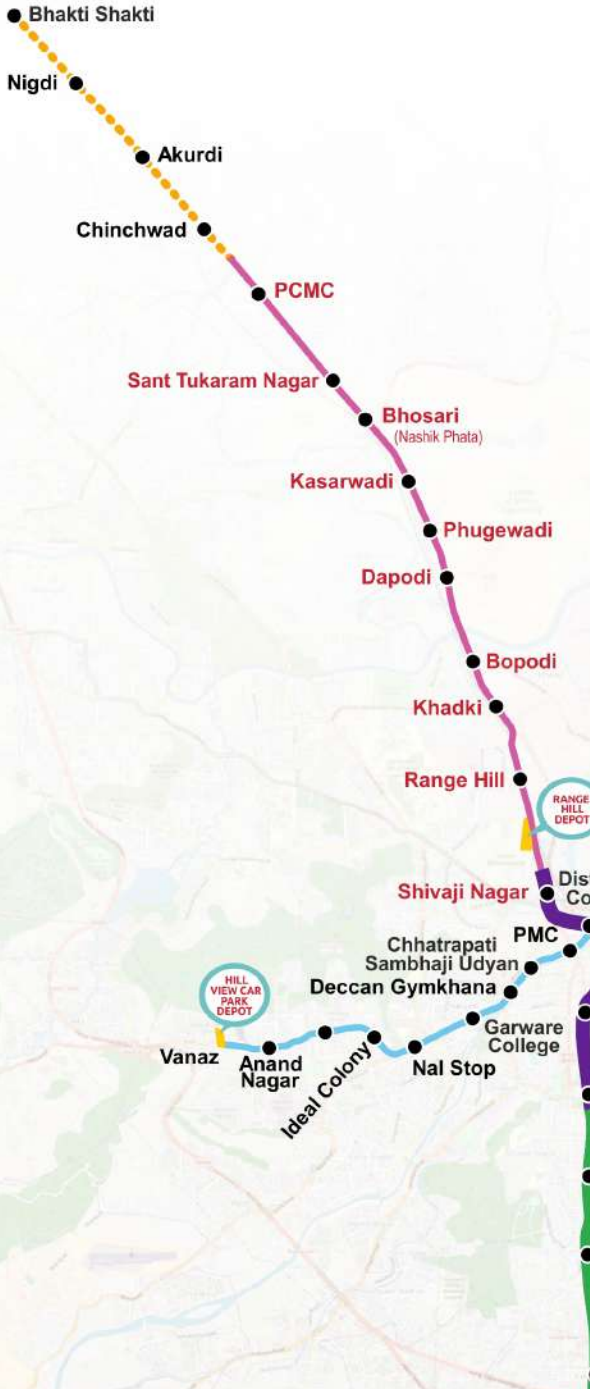

महा मेट्रो

ROUTE MAP

Pune Metro Rail Project

Phase 1 - Map			
North - South Corridor	STATIONS	●	14 Nos.
	ELEVATED	PCMC to Phugewadi (Inaugurated on 6 th March 2022) Phugewadi to Range Hill (Inaugurated on 1 st August 2023)	11.4 km
	UNDERGROUND	Range Hill to District Court (Inaugurated on 1 st August 2023) District Court to Swargate (Inaugurated on 29 th September 2024)	6.0 km
East - West Corridor	STATIONS	●	16 Nos.
	ELEVATED	Vanaz to Garware Collage (Inaugurated on 6 th March 2022) Garware Collage to Ruby Clinic (Inaugurated on 1 st August 2023) Ruby Clinic to Ramwadi (Inaugurated on 6 th March 2024)	15.7 km
Depot	i) Range Hill Depot ii) Hill View Car Park Depot	■	
Phase - 1A (Extension)	PCMC - Bhakti Shakti	■	4.413 km
	i) Elevated ii) Stations	●	04 Nos.
Phase - 1B (Extension)	Swargate - Katraj	■	5.464 Km
	i) Underground ii) Station	●	03 Nos.