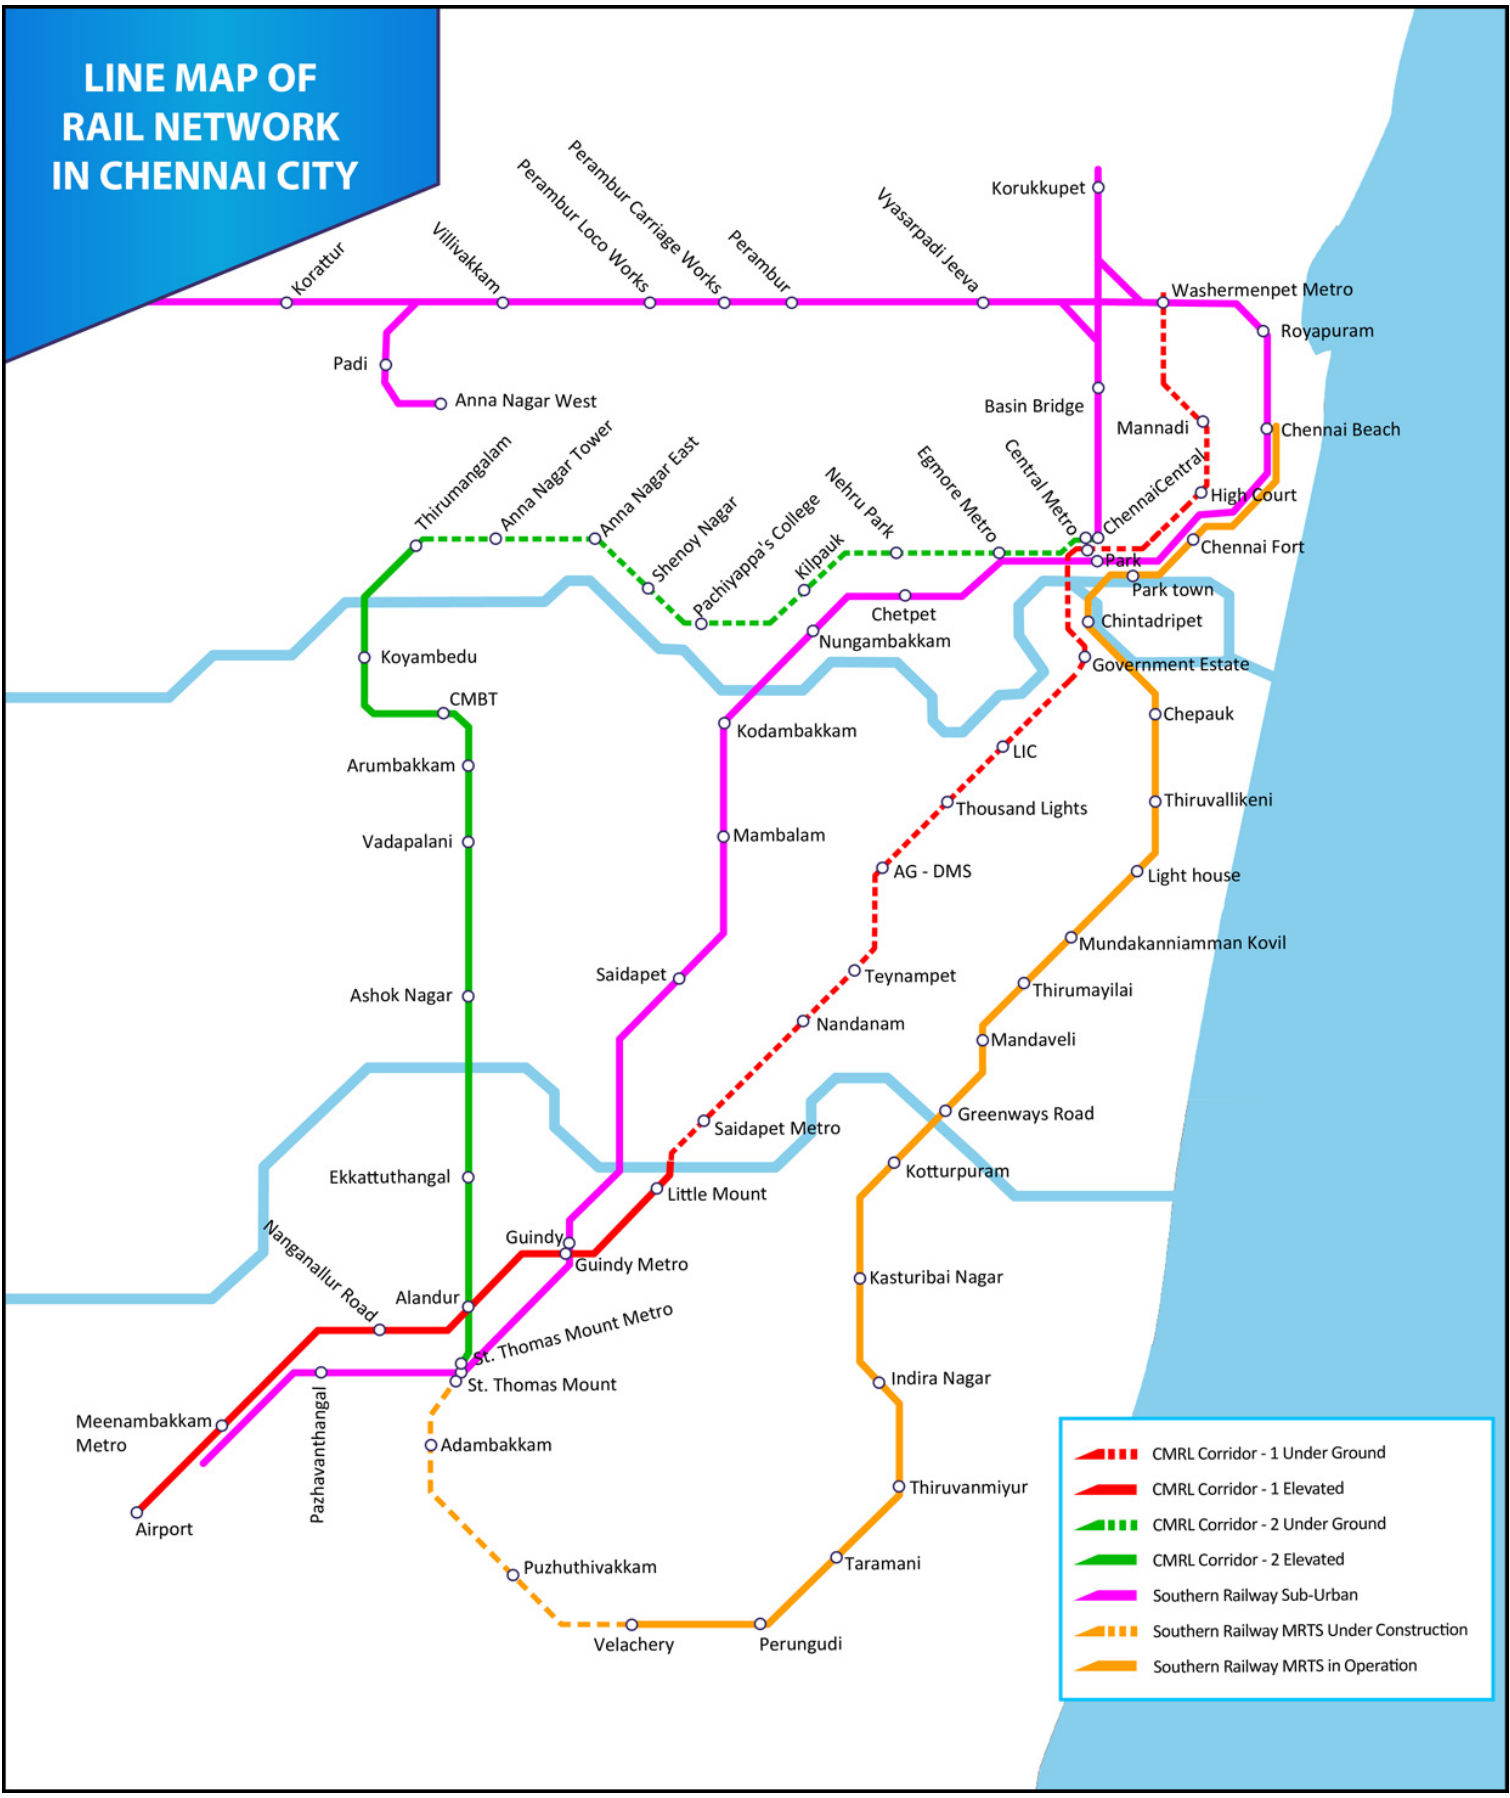

LINE MAP OF RAIL NETWORK IN CHENNAI CITY

-  CMRL Corridor - 1 Under Ground
-  CMRL Corridor - 1 Elevated
-  CMRL Corridor - 2 Under Ground
-  CMRL Corridor - 2 Elevated
-  Southern Railway Sub-Urban
-  Southern Railway MRTS Under Construction
-  Southern Railway MRTS in Operation